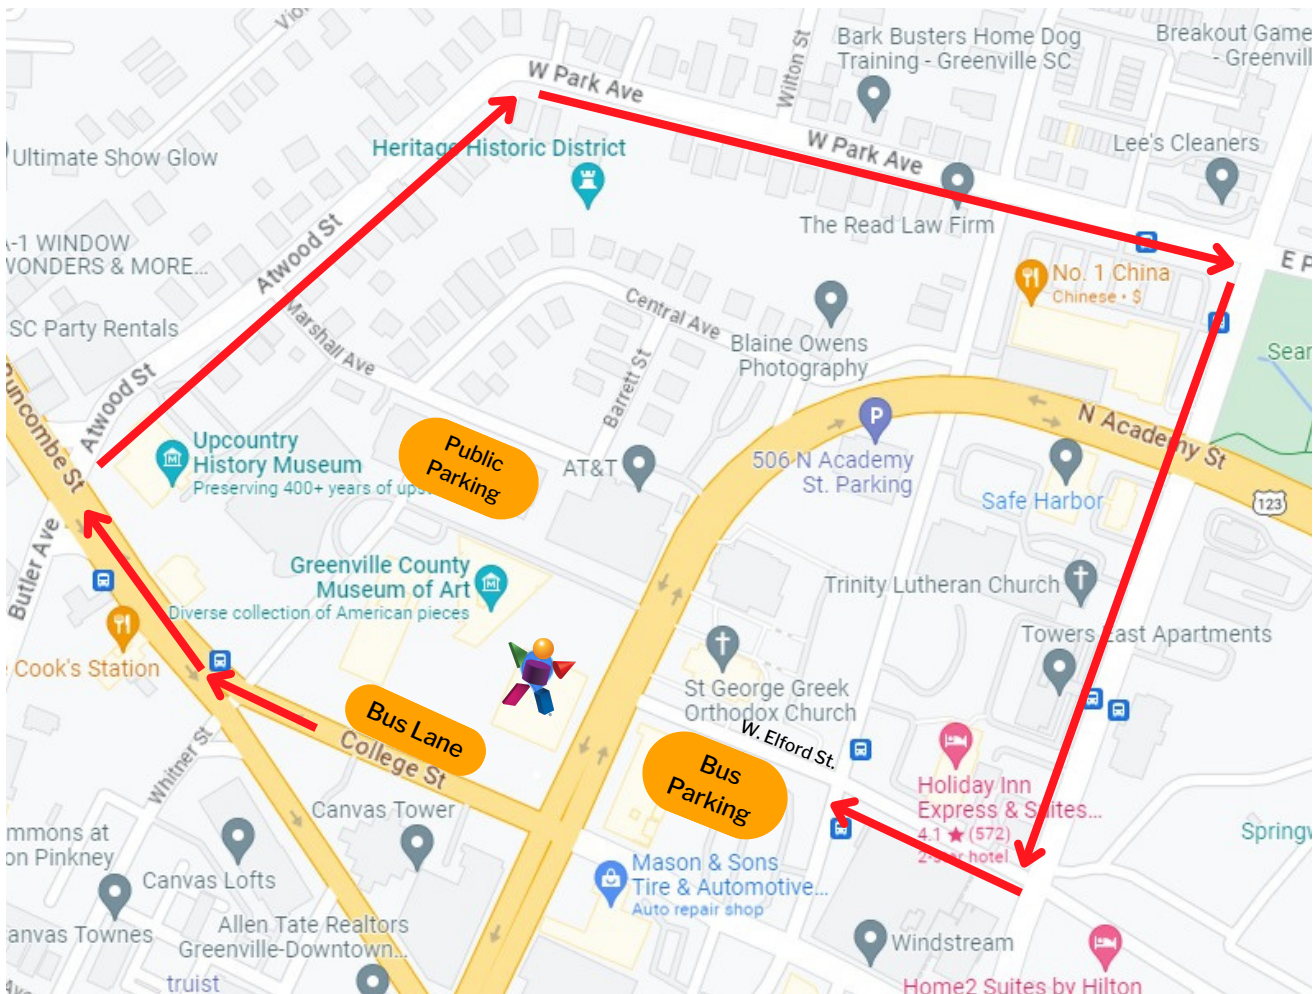

THE  
CHILDREN'S  
MUSEUM  
OF THE UPSTATE

## Field Trips Parking Map

Please park in the bus lane located in front of TCMU on College Street. Pull as far forward as possible before unloading to accommodate all buses. Additional parking can be found on Elford Street.

### Adult Parking

Adults arriving separately (not on the bus) may park in the Heritage Green Parking deck located behind Heritage Green. It is a city parking deck and there is a fee (max. \$4.00 per day). They accept cash, check, or debit only. Adults may NOT park in the employee and handicap lot behind the museum without a handicap parking permit. They will be towed