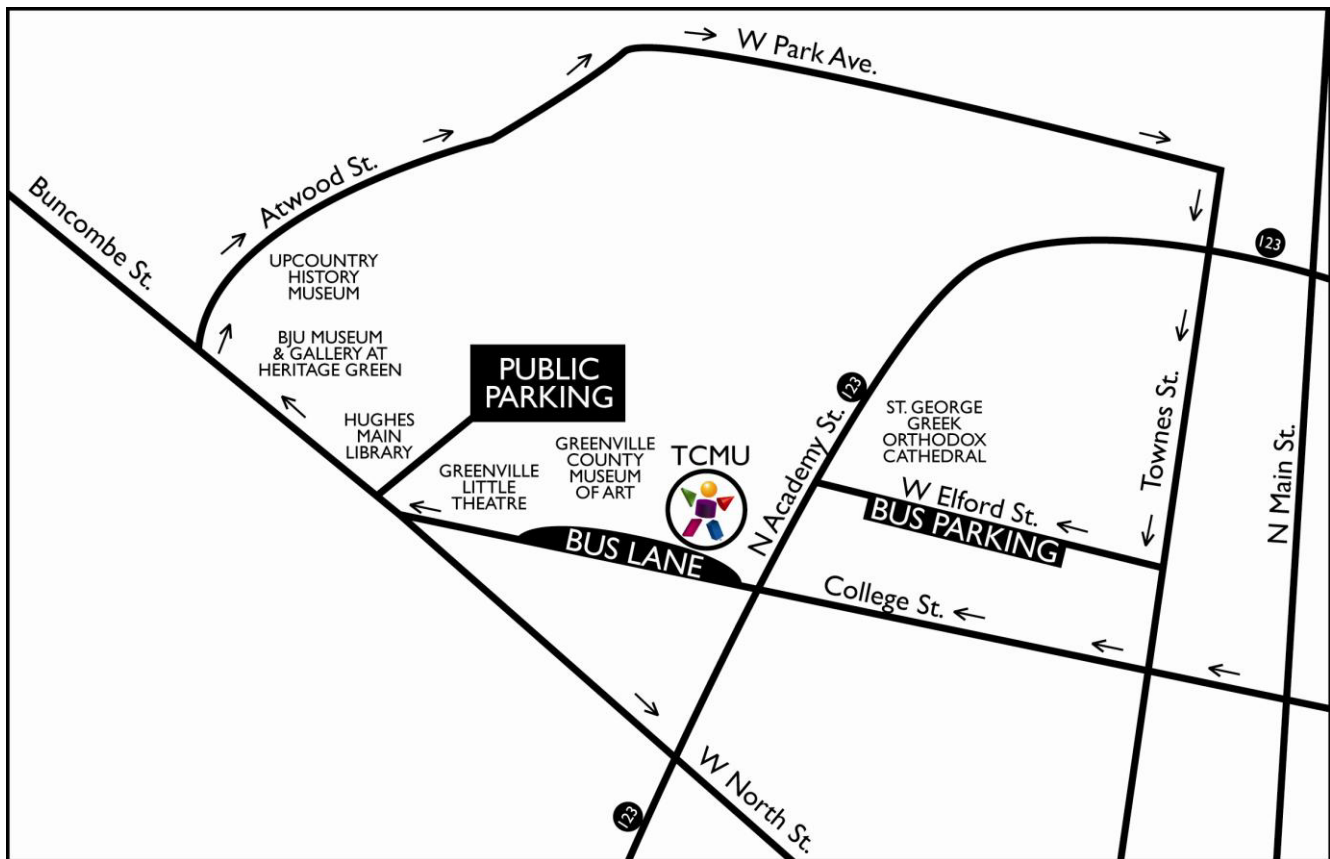

Parking Map

Bus Parking:

Buses may drop off and pick up students using the bus lane on College Street at the front entrance of The Children's Museum of the Upstate. Buses should then park along Elford Street (off of Academy Street next to the Saint George Greek Orthodox Cathedral) for the safety of other arriving school groups.

Chaperone Parking:

Chaperones arriving separately (not on the bus) may park in the Heritage Green Parking deck located behind the Hughes Main Library. It is a city parking deck and there is a fee (max. \$4.00 per day). Chaperones and teachers may NOT park in the employee and handicap lot behind the museum without a handicap parking permit.